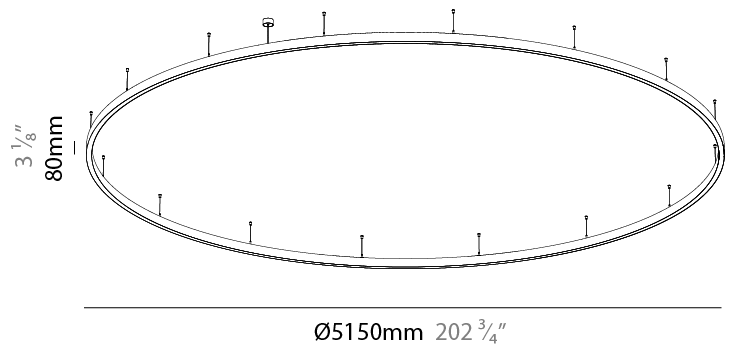

1. To build a product code in our configurator select the specify button on the base model # product page
2. To build a manual product code on this datasheet choose from the options listed below in blue font and add the suffix to the base model #

GENERAL

Series: Glorious
Subseries: Glorious 45
Partner: Prolicht
Division: Architectural
Installation: Suspension
Product Type: Pendant
Mounting Location: Ceiling
Light Distribution: Direct / Indirect

PHYSICAL

Shape: Round
Diameter (mm): 5150
Diameter (in): 202 ³/₄
Height (mm): 76
Height (in): 3
Weight (kg): 38
Diffuser: PMMA - Opal / Microprism / Clear Microprism
Fixture Finish: SSR / BKV / CWI / CRY / HAB / UFT / ITA / RUA / FTG / MYG / LOD / PUS / FRO / FUP / KIA / POP / BLS / SPG / MEY / GOH / CHC / COM / ABZ / JAG / OBR / MOS / ROR
Fixture Material: PMMA / Aluminum
Cable Details: 2000mm/78 3/4" or 6000mm/236 1/4" Cable Transparent

ELECTRICAL

Lamp Type: LED
Input Wattage (W): 275.9
Total Output Wattage (W): 250.9
Dimming: Non-Dimmable
Driver Included: Yes
Driver Location: Integrated
Driver Type: Constant Current - Universal
Driver Class: Class 2
Input Voltage (V): 120 - 277

LED

Color Temperature (°K): 2700 / 3000 / 3500 / 4000
Max. Delivered Lumen (lm): Max 35330
Nominal Lumen (lm): Max 46707
CRI: >90 CRI
Lamp Life (hrs): 50000

OPTICAL

Adjustability: Fixed

RATINGS AND CERTIFICATIONS

Certified By: Certified for North American Standards
IP rating: IP40