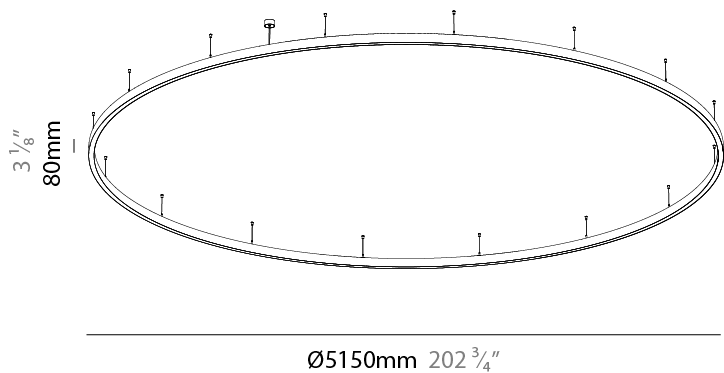

1. To build a product code in our configurator select the specify button on the base model # product page
2. To build a manual product code on this datasheet choose from the options listed below in blue font and add the suffix to the base model #

GENERAL

Series: Glorious
Subseries: Glorious 45
Partner: Prolicht
Division: Architectural
Installation: Suspension
Product Type: Pendant
Mounting Location: Ceiling
Light Distribution: Direct

PHYSICAL

Shape: Round
Diameter (mm): 5150
Diameter (in): 202 3/4
Height (mm): 76
Height (in): 3
Weight (kg): 35
Diffuser: PMMA - Opal / Microprism / Clear Microprism
Fixture Finish: SSR / BKV / CWI / CRY / HAB / UFT / ITA / RUA / FTG / MYG / LOD / PUS / FRO / FUP / KIA / POP / BLS / SPG / MEY / GOH / CHC / COM / ABZ / JAG / OBR / MOS / ROR
Fixture Material: PMMA / Aluminum
Cable Details: 2000mm/78 3/4" or 6000mm/236 1/4" Cable Transparent

ELECTRICAL

Lamp Type: LED
Input Wattage (W): 167.2
Total Output Wattage (W): 151.8
Dimming: Non-Dimmable
Driver Included: Yes
Driver Location: Integrated
Driver Type: Constant Current - Universal
Driver Class: Class 2
Input Voltage (V): 120 - 277

LED

Color Temperature (°K): 2700 / 3000 / 3500 / 4000
Max. Delivered Lumen (lm): Max 20121
Nominal Lumen (lm): Max 28307
CRI: >90 CRI
Lamp Life (hrs): 50000

OPTICAL

Adjustability: Fixed

RATINGS AND CERTIFICATIONS

Certified By: Certified for North American Standards
IP rating: IP40