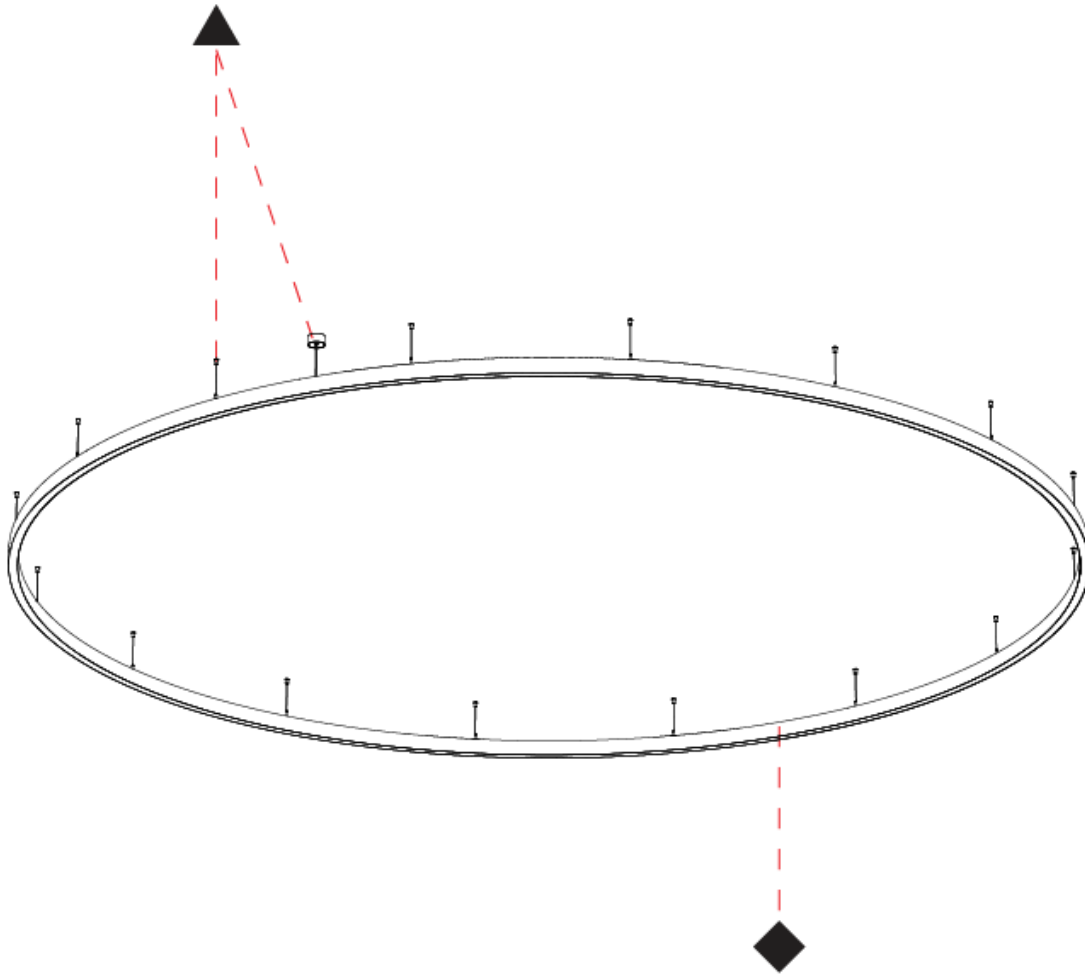

GLORIOUS 45 SUSPENSION

A3001084-HE-

PROJECT	_____
TYPE	_____
SPECIFIER	_____
QUANTITY	_____
DATE	_____

A