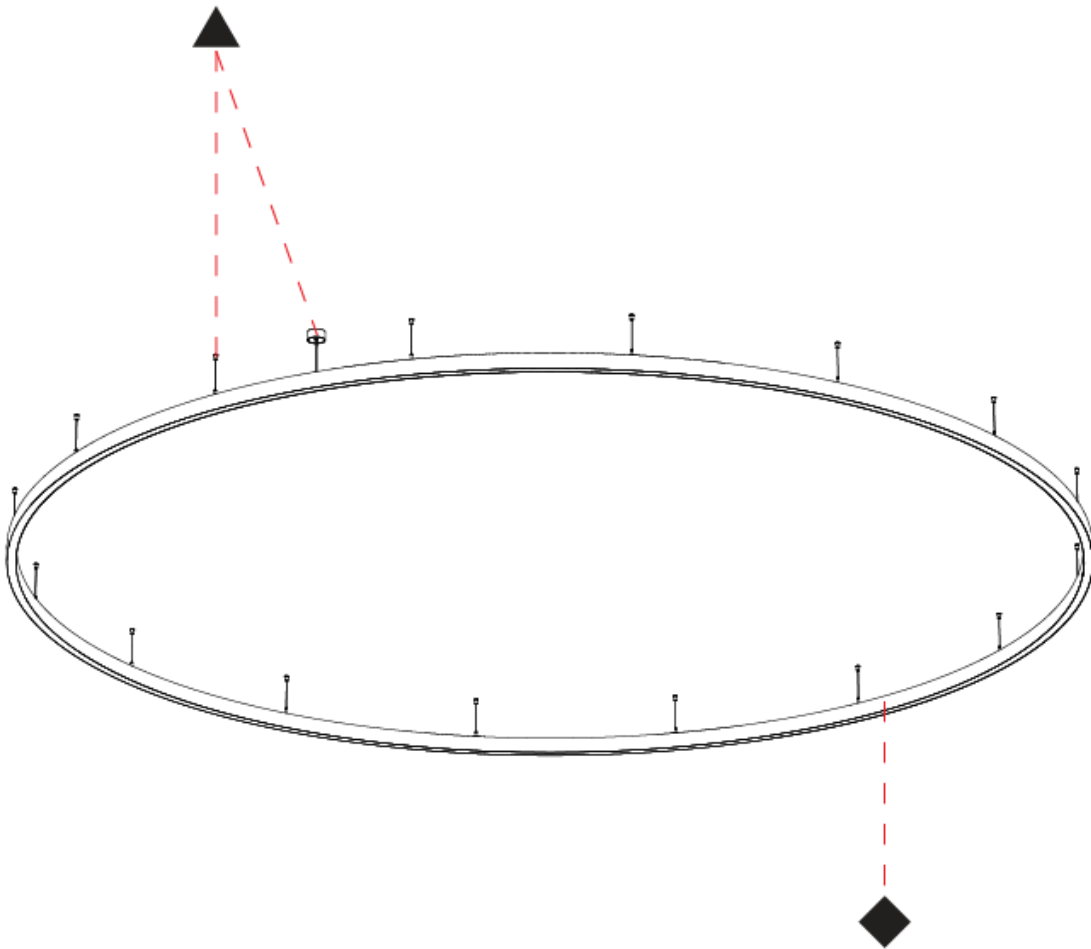

GLORIOUS 45 SUSPENSION

A3001098-

PROJECT	_____
TYPE	_____
SPECIFIER	_____
QUANTITY	_____
DATE	_____

A