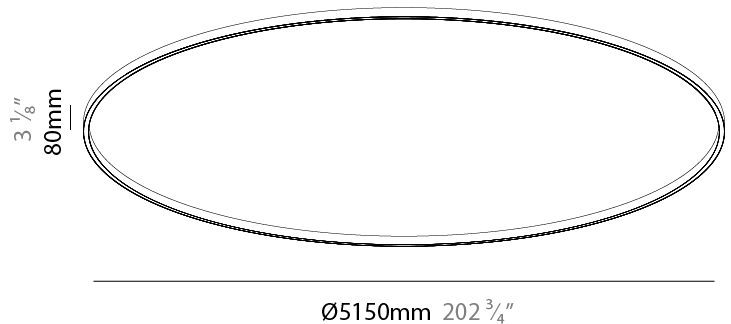

GLORIOUS 45 SURFACE

A3D424-HE-

base number   Color   Finishes   Diffuser
Temperature   (Diamond)   Options

1. To build a product code in our configurator select the specify button on the base model # product page
2. To build a manual product code on this datasheet choose from the options listed below in blue font and add the suffix to the base model #

GENERAL

Series: Glorious
Subseries: Glorious 45
Partner: Prolicht
Division: Architectural
Installation: Surface
Product Type: Ceiling Surface
Mounting Location: Ceiling
Light Distribution: Direct

PHYSICAL

Shape: Round
Diameter (mm): 5150
Diameter (in): 202 ³/₄
Height (mm): 76
Height (in): 3
Weight (kg): 4
Diffuser: [PMMA - Opal / Microprism / Clear Microprism](#)
Fixture Finish: [SSR / BKV / CWI / CRY / HAB / UFT / ITA / RUA / FTG / MYG / LOD / PUS / FRO / FUP / KIA / POP / BLS / SPG / MEY / GOH / CHC / COM / ABZ / JAG / OBR / MOS / ROR](#)
Fixture Material: PMMA / Aluminum

ELECTRICAL

Lamp Type: LED
Input Wattage (W): 167.2
Total Output Wattage (W): 151.8
Dimming: Non-Dimmable
Driver Included: Yes
Driver Location: Integrated
Driver Type: Constant Current - Universal
Driver Class: Class 2
Input Voltage (V): 120 - 277

LED

Color Temperature (°K): [2700 / 3000 / 3500 / 4000](#)
Max. Delivered Lumen (lm): Max 20121
Nominal Lumen (lm): Max 28307
CRI: >90 CRI
Lamp Life (hrs): 50000

OPTICAL

Adjustability: Fixed

RATINGS AND CERTIFICATIONS

Certified By: Certified for North American Standards
IP rating: IP40