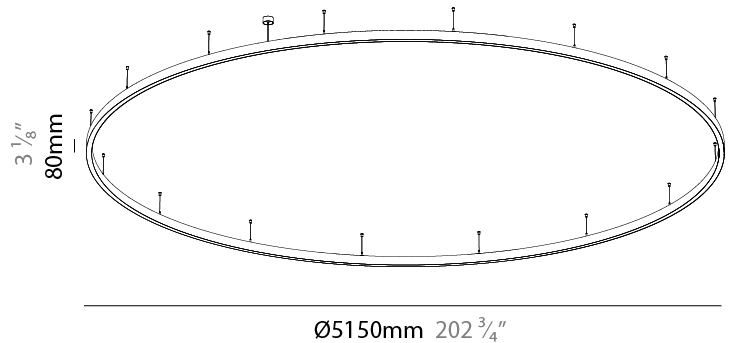

GENERAL

Series: Glorious
Subseries: Glorious 45
Partner: Prolicht
Division: Architectural
Installation: Suspension
Product Type: Pendant
Mounting Location: Ceiling
Light Distribution: Direct / Indirect

PHYSICAL

Shape: Round
Diameter (mm): 5150
Diameter (in): 202 ³/₄
Height (mm): 76
Height (in): 3
Weight (kg): 38
Diffuser: PMMA - Opal / Microprism / Clear Microprism
Fixture Finish: SSR / BKV / CWI / CRY / HAB / UFT / ITA / RUA / FTG / MYG / LOD / PUS / FRO / FUP / KIA / POP / BLS / SPG / MEY / GOH / CHC / COM / ABZ / JAG / OBR / MOS / ROR
Fixture Material: PMMA / Aluminum
Cable Details: 2000mm/78 3/4" or 6000mm/236 1/4" Cable Transparent

ELECTRICAL

Lamp Type: LED
Input Wattage (W): 569.2
Total Output Wattage (W): 517.3
Dimming: Non-Dimming / 0-10V Dimming / Phase Dimming / DALI Dimming / MATTER Dimming
Driver Included: Yes
Driver Location: Integrated
Driver Type: Constant Current - Universal
Driver Class: Class 2
Input Voltage (V): 120 - 277

LED

Color Temperature (°K): 2700 / 3000 / 3500 / 4000
Max. Delivered Lumen (lm): Max 70892
Nominal Lumen (lm): Max 93720
CRI: >90 CRI
Lamp Life (hrs): 50000

OPTICAL

Adjustability: Fixed

RATINGS AND CERTIFICATIONS

Certified By: Certified for North American Standards
IP rating: IP40