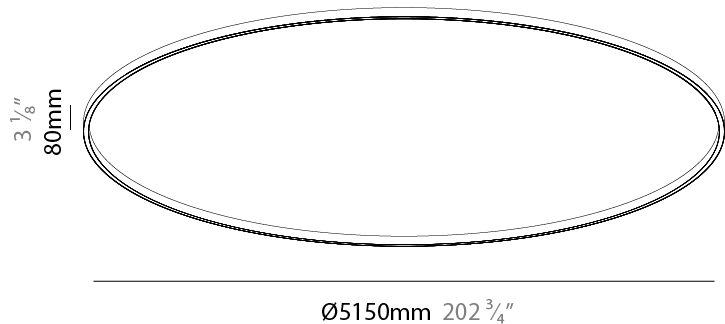

1. To build a product code in our configurator select the specify button on the base model # product page
2. To build a manual product code on this datasheet choose from the options listed below in blue font and add the suffix to the base model #

GENERAL

Series: Glorious
Subseries: Glorious 45
Partner: Prolicht
Division: Architectural
Installation: Surface
Product Type: Ceiling Surface
Mounting Location: Ceiling
Light Distribution: Direct

PHYSICAL

Shape: Round
Diameter (mm): 5150
Diameter (in): 202 3/4
Height (mm): 76
Height (in): 3
Weight (kg): 4
Diffuser: PMMA - Opal / Microprism / Clear Microprism
Fixture Finish: SSR / BKV / CWI / CRY / HAB / UFT / ITA / RUA / FTG / MYG / LOD / PUS / FRO / FUP / KIA / POP / BLS / SPG / MEY / GOH / CHC / COM / ABZ / JAG / OBR / MOS / ROR
Fixture Material: PMMA / Aluminum

ELECTRICAL

Lamp Type: LED
Input Wattage (W): 345
Total Output Wattage (W): 313.6
Dimming: Non-Dimming / 0-10V Dimming / Phase Dimming / DALI Dimming / MATTER Dimming
Driver Included: Yes
Driver Location: Integrated
Driver Type: Constant Current - Universal
Driver Class: Class 2
Input Voltage (V): 120 - 277

LED

Color Temperature (°K): 2700 / 3000 / 3500 / 4000
Max. Delivered Lumen (lm): Max 40373
Nominal Lumen (lm): Max 56800
CRI: >90 CRI
Lamp Life (hrs): 50000

OPTICAL

Adjustability: Fixed

RATINGS AND CERTIFICATIONS

Certified By: Certified for North American Standards
IP rating: IP40