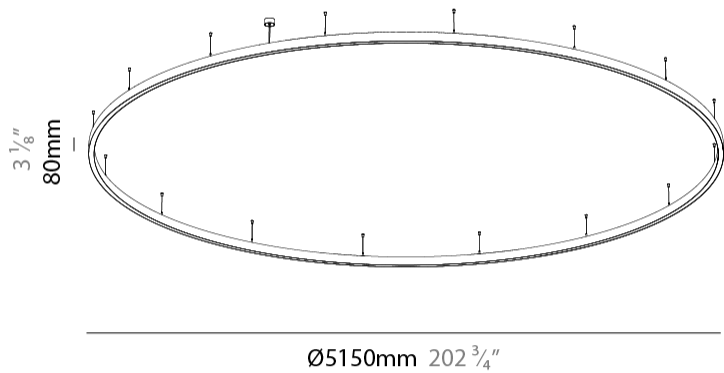

GENERAL

Series: Glorious
Subseries: Glorious 45
Partner: Prolicht
Division: Architectural
Installation: Suspension
Product Type: Pendant
Mounting Location: Ceiling
Light Distribution: Direct

PHYSICAL

Shape: Round
Diameter (mm): 5150
Diameter (in): 202 3/4
Height (mm): 76
Height (in): 3
Weight (kg): 35
Diffuser: [PMMA - Opal / Microprism / Clear Microprism](#)
Fixture Finish: [SSR / BKV / CWI / CRY / HAB / UFT / ITA / RUA / FTG / MYG / LOD / PUS / FRO / FUP / KIA / POP / BLS / SPG / MEY / GOH / CHC / COM / ABZ / JAG / OBR / MOS / ROR](#)
Fixture Material: [PMMA / Aluminum](#)
Cable Details: [2000mm/78 3/4" or 6000mm/236 1/4" Cable Transparent](#)

ELECTRICAL

Lamp Type: LED
Input Wattage (W): 345
Total Output Wattage (W): 313.6
Dimming: [Non-Dimming / 0-10V Dimming / Phase Dimming / DALI Dimming / MATTER Dimming](#)
Driver Included: Yes
Driver Location: Integrated
Driver Type: Constant Current - Universal
Driver Class: Class 2
Input Voltage (V): 120 - 277

LED

Color Temperature (°K): [2700 / 3000 / 3500 / 4000](#)
Max. Delivered Lumen (lm): Max 40373
Nominal Lumen (lm): Max 56800
CRI: >90 CRI
Lamp Life (hrs): 50000

OPTICAL

Adjustability: Fixed

RATINGS AND CERTIFICATIONS

Certified By: Certified for North American Standards
IP rating: IP40