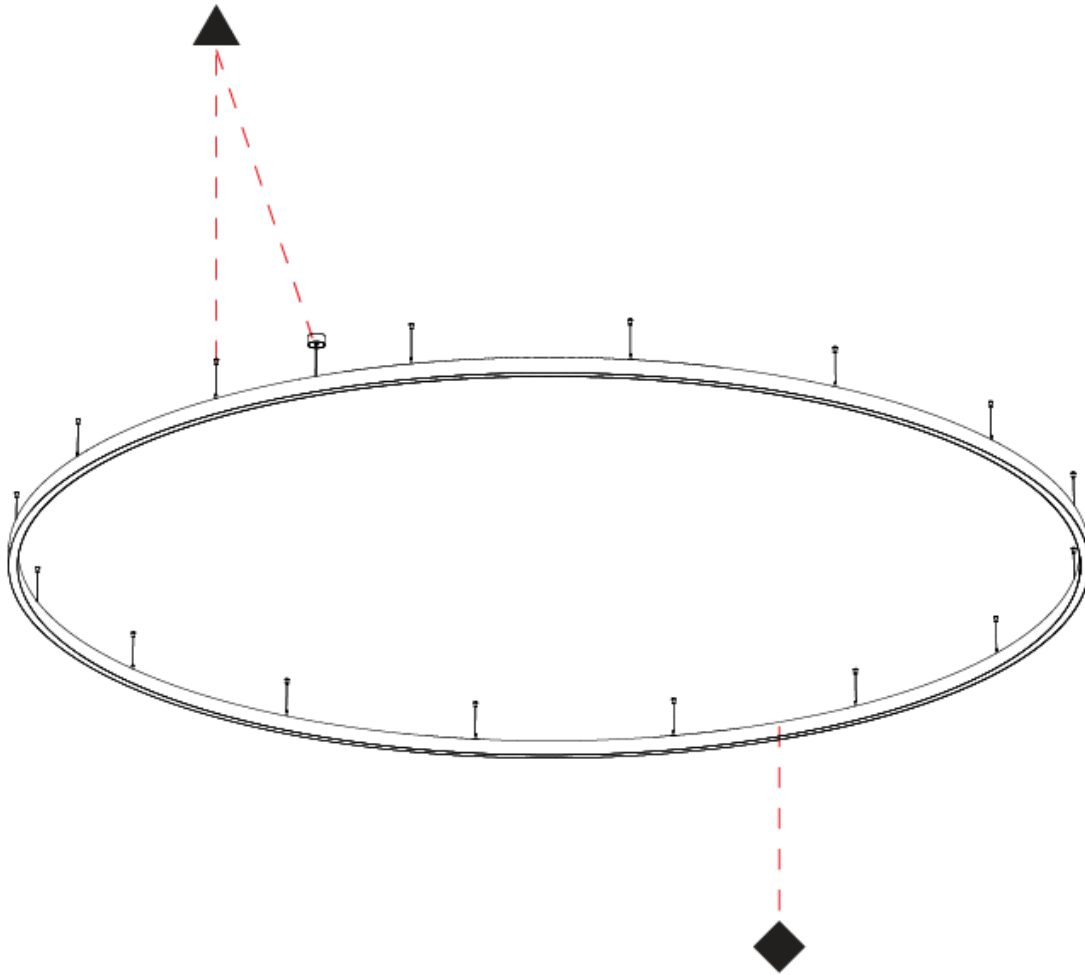

GLORIOUS 45 SUSPENSION

A3001084-

PROJECT	_____
TYPE	_____
SPECIFIER	_____
QUANTITY	_____
DATE	_____

A