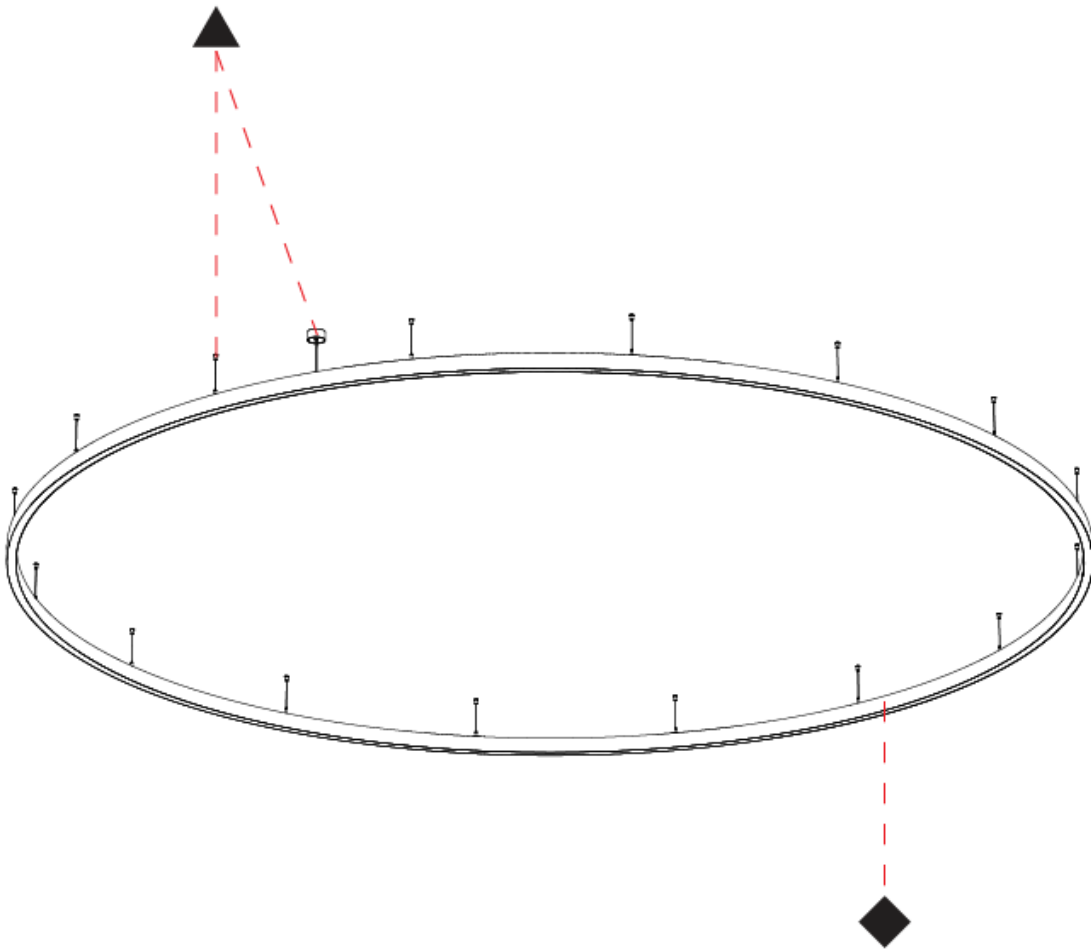

GLORIOUS 45 SUSPENSION

A3001098-HE-

PROJECT	_____
TYPE	_____
SPECIFIER	_____
QUANTITY	_____
DATE	_____

A